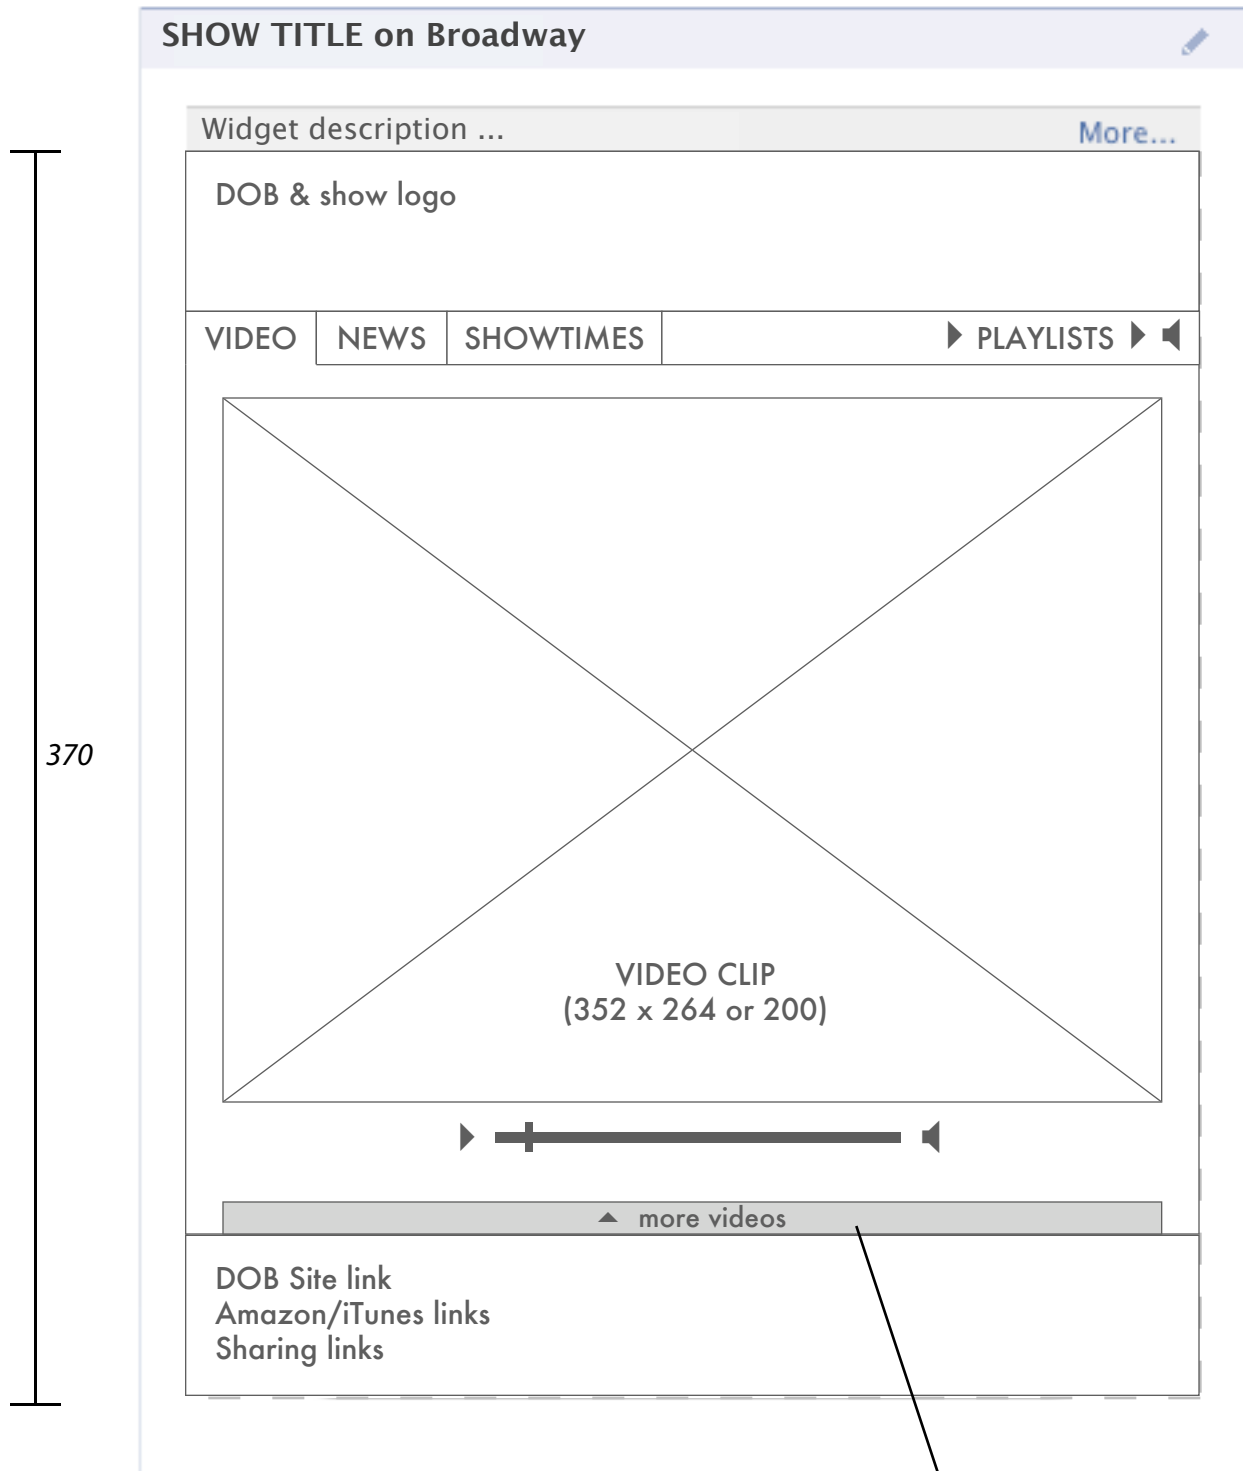

VIDEO PANEL

(larger format – widget size: 380 x 370, video size: 352 x 264 or 200)

brings up overlay
w/ additional videos

VIDEO PANEL
(pick list expanded)

SHOW TITLE on Broadway

Widget description ... [More...](#)

brings up overlay w/ link to ticketmaster (or maybe direct link)

mini version w/ more room for text

PLACEMENT

As can be seen in the screenshots below the size of the widget can vary quite a bit depending on platform, and where in the platform it's placed. For these wireframes, I've focused on the Boxes section of Facebook, which has a width of 380 px, as the native resolution for the widget.