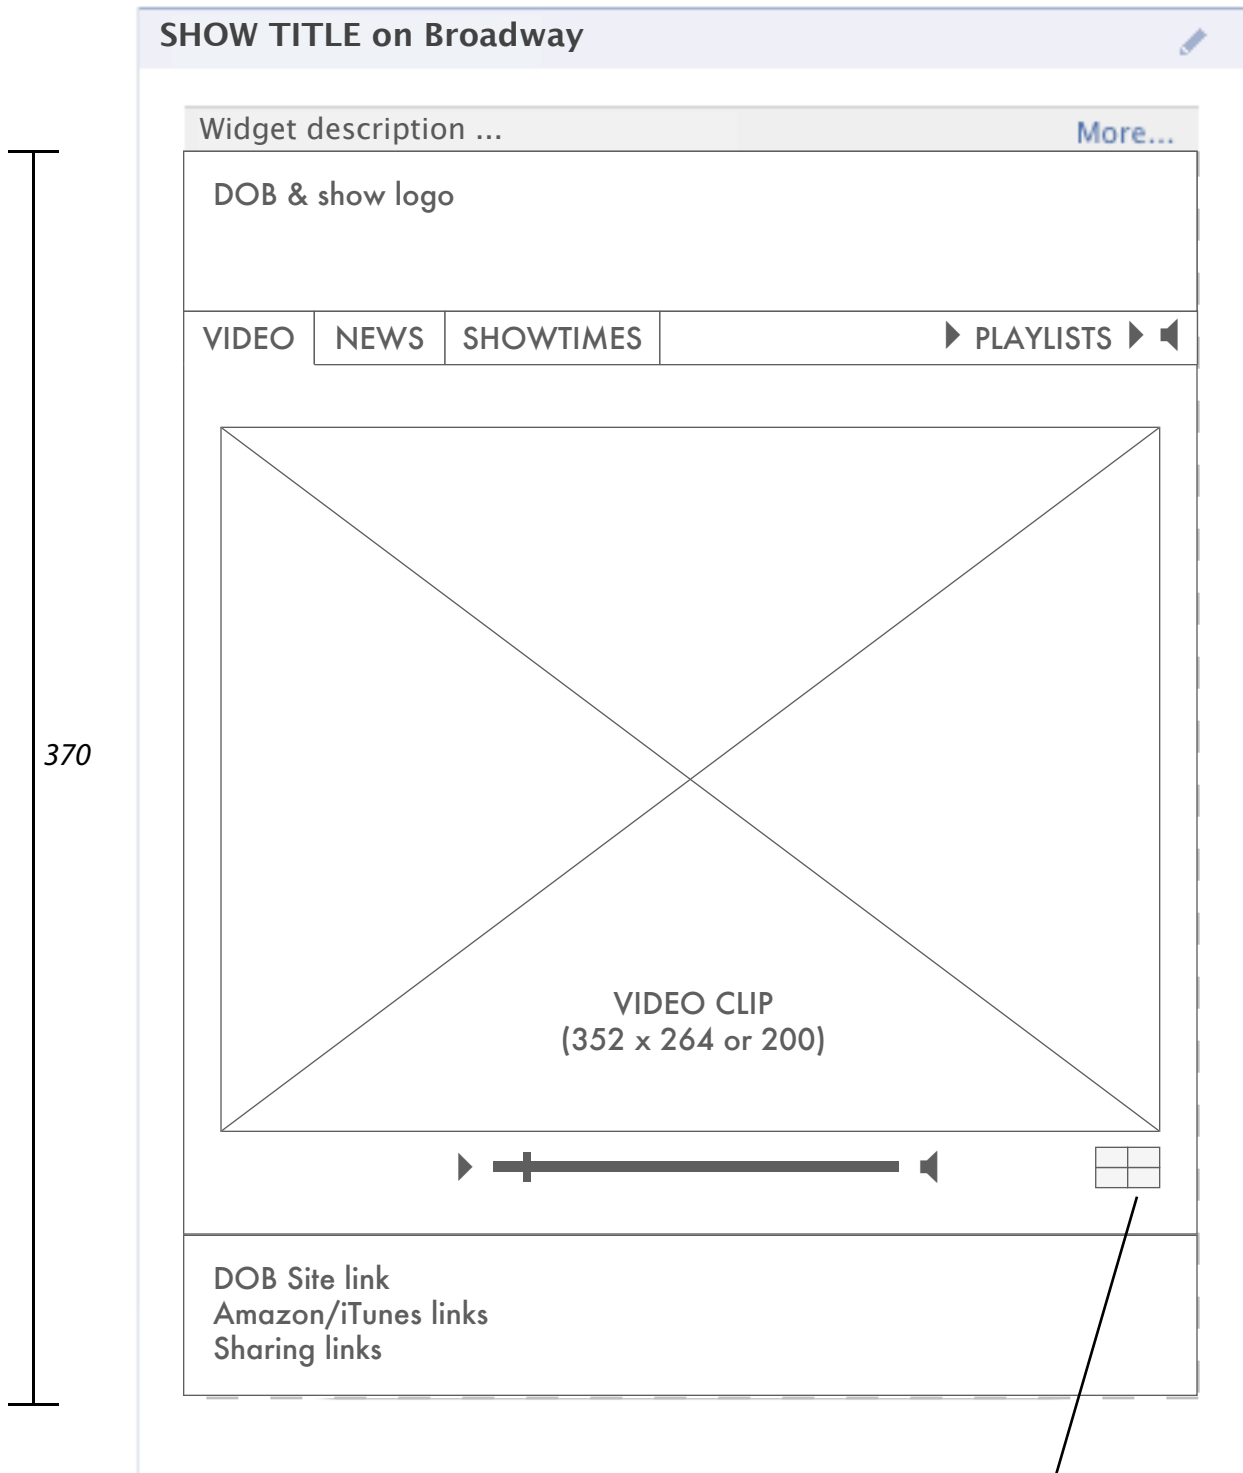

VIDEO PANEL

(larger format – widget size: 380 x 370, video size: 352 x 264 or 200)

brings up overlay
w/ additional videos

VIDEO PANEL
(pick list expanded)

SHOW TITLE on Broadway

Widget description ... [More...](#)

VIDEO CLIP
(352 x 264 or 200)

Sneak Peak
Sneak Peak Video with the Broadway Cast

DOB Site link
Amazon/iTunes links
Sharing links

*VIDEO PANEL
(thumbnail icon)*

NEWS PANEL

SHOW TITLE on Broadway

Widget description ... [More...](#)

brings up overlay w/ link to ticketmaster (or maybe direct link)

mini version w/ more room for text

PLACEMENT

As can be seen in the screenshots below the size of the widget can vary quite a bit depending on platform, and where in the platform it's placed. For these wireframes, I've focused on the Boxes section of Facebook, which has a width of 380 px, as the native resolution for the widget.